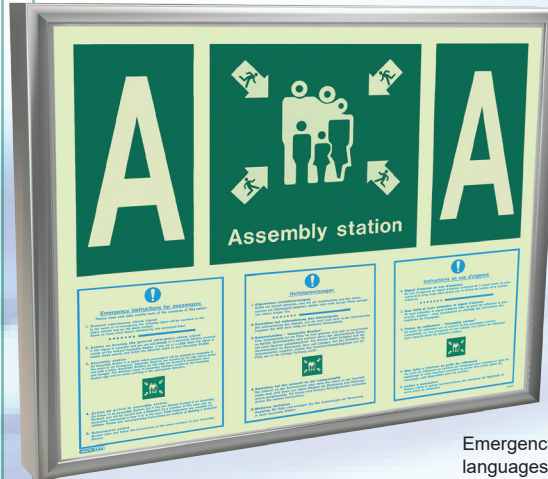

## LIFEBOAT & LIFERAFT

4412 C

4410 C

4002 C

4412C (Liferaft)

## EMERGENCY NOTICES & ASSEMBLY STATION

4682 FSG

4689 FSG

5581 DD

Emergency notices are available in different languages and to your own design on request.

4519 P20

4026 C, 4026 Q

4519 C, 4519 Q

### Sizes:

C: 150 x 150mm, D: 150 x 200mm,  
DD: 225 x 300mm, Q: 300 x 300mm,  
FSG: 150 x 300mm, P20: 200 x 200mm

Please order as required,  
state: (V) for Self Adhesive Vinyl  
or (R) for Rigid PVC.